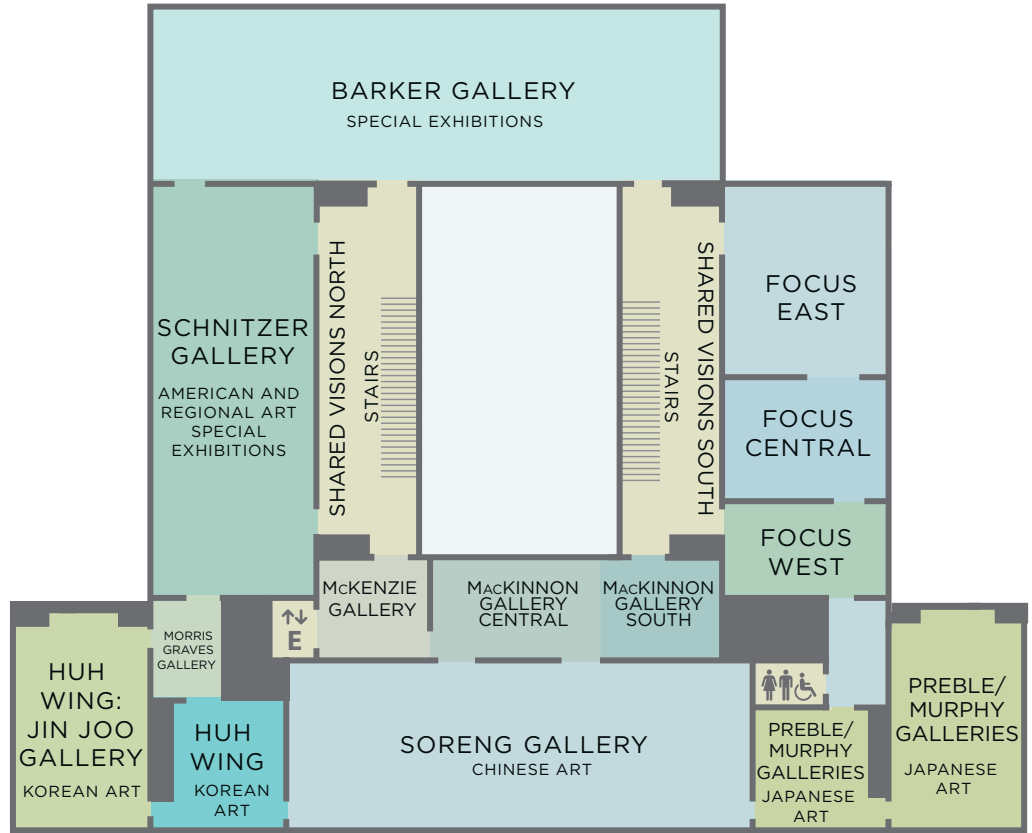

JORDAN SCHNITZER MUSEUM OF ART

SECOND FLOOR

FIRST FLOOR

FRONT ENTRANCE

 Elevator

 Restrooms*

* The main restrooms are located on the JSMA's lowest level and are accessible by elevator and stairs.