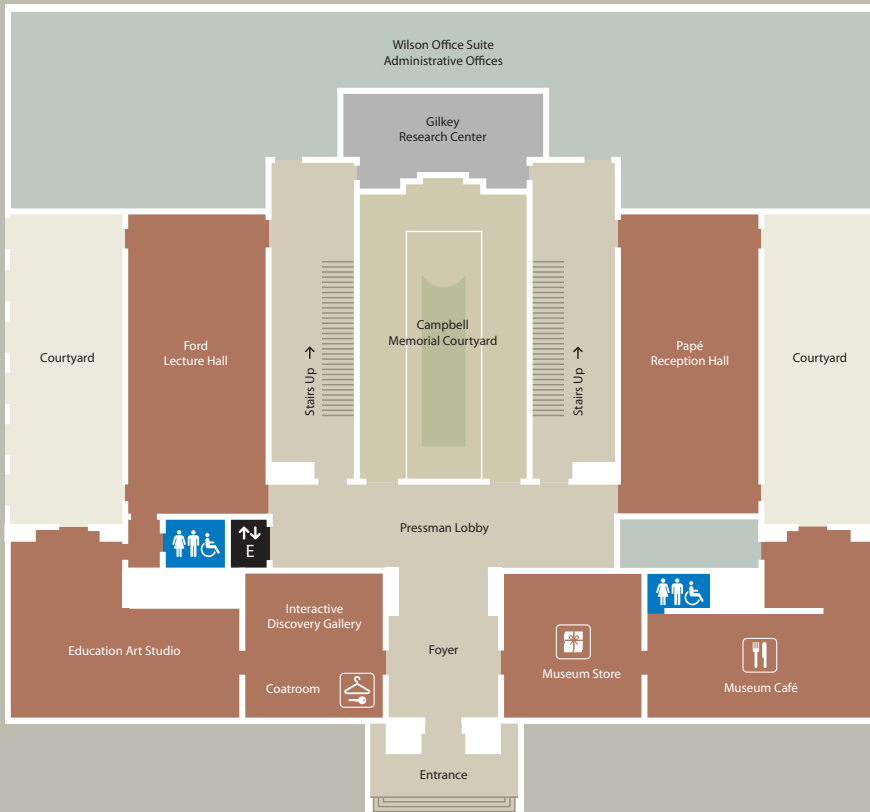

Second Floor

-  Preble/Murphy Galleries  
Japanese Art
-  Soreng Gallery  
Chinese Art
-  Huh Wing and Jin Joo Gallery  
Korean Art
-  Morris Graves Gallery
-  Schnitzer Gallery  
American and Regional Art
-  Focus Gallery

-  McKenzie Gallery  
Icons

-  Mackinnon Gallery

-  Barker Gallery  
Special Exhibitions

-  Museum Café

-  Museum Store

-  Coatroom, Lockers

-  Restroom

-  Elevator

First Floor

\* Restrooms are located on the JSMA's lowest level and are accessible by elevator and stairs.